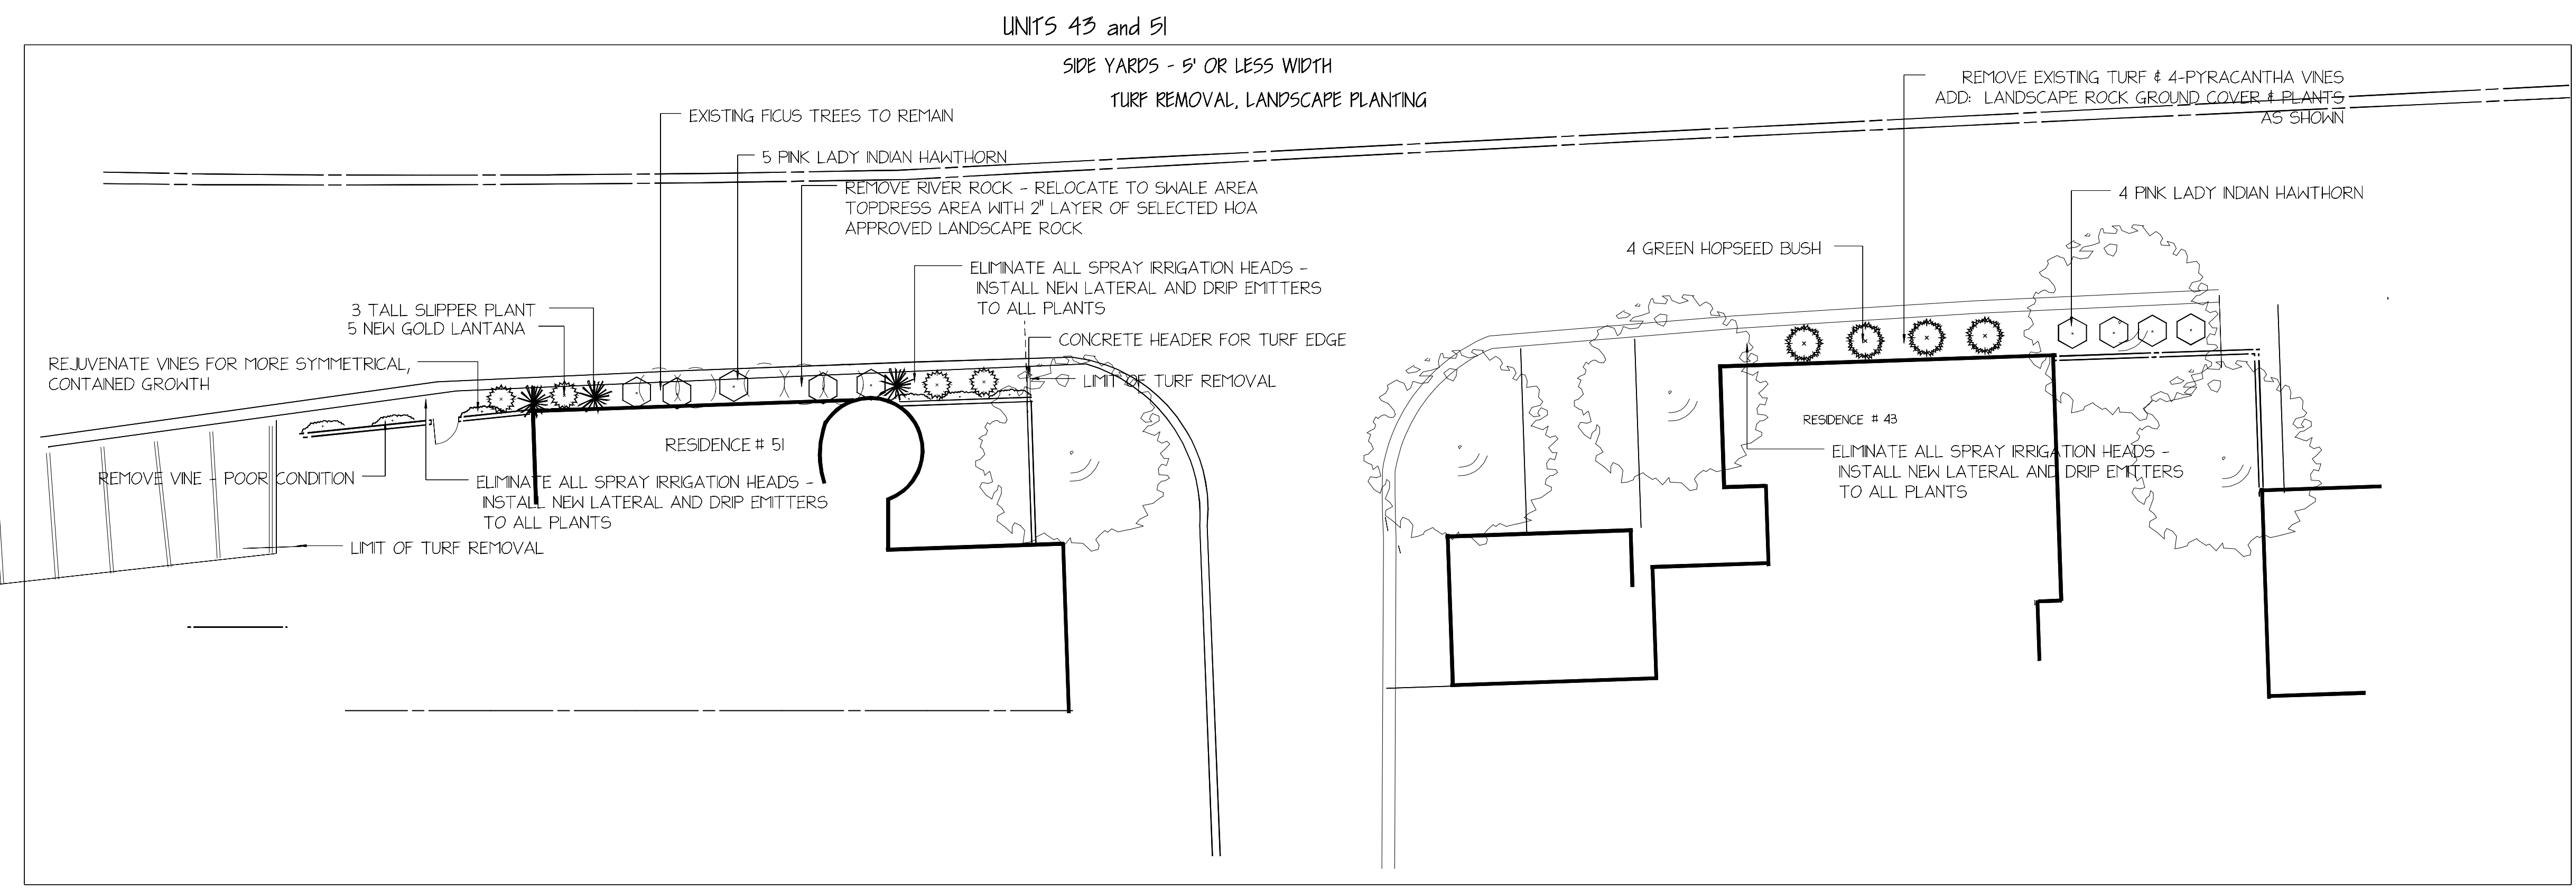

COLONIA ENCANTADA
MCCORMICK PARKWAY
SCOTTSDALE, ARIZONA

No.	Date	Description
5	09.22.19	COMMITTEE COMMENTS ITEMS DATED 09/17/19
2	06.24.2019	COMMITTEE COMMENT ITEMS DATED 6-20
1	6/17/2019	adjust plant varieties and quantities

LANDSCAPE RENOVATION PLAN

UNITS 23-24
and UNITS 43, 51

SCALE: 1" = 16' 0"	PROJECT NO.
DRAWN BY	SHEET NO.
CHECKED BY	L3
DATE: 09.20.2019	SIDE YARDS
DATE OF PRINT	

Qty	Botanical Name	Common Name	Size/Condition
Shrubs			
3	Bougainvillea 'Barbara Karst'	BARBARA KARST BOUGAINVILLEA	5 gallon
4	Dodonaea viscosa	GREEN HOPSEED BUSH	5 gallon
5	Lantana camara 'New Gold'	NEW GOLD LANTANA	5 gallon
9	Rhaphiolepis indica 'Pink Lady'	PINK LADY INDIAN HAWTHORN	5 gallon
Succulents			
7	Pedilanthus bracteatus	TALL SLIPPER PLANT	5 gallon